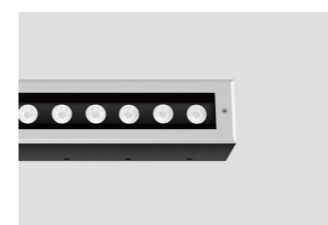

M-09S

Code	Power	LED Qty	Control Options	Input Voltage	Optics	Packing Size	Weight
LED chips - 3535/5050							
M-09LED16-6L30	16W	6	Switch / DMX	DC 24V	TS4/TS15/TS40/TE13	355*255*280/4pcs	10.8
M-09ALED16-6L30	16W	6	Switch / DMX	DC 24V	TS4/TS15/TS40/TE13	355*255*280/4pcs	10.8
LED chips - RGBW							
M-09LED20-6RGBWL30	20W	6	DMX	DC 24V	TS4/TS15/TS40/TE13	355*255*280/4pcs	10.8
M-09ALED20-6RGBWL30	20W	6	DMX	DC 24V	TS4/TS15/TS40/TE13	355*255*280/4pcs	10.8