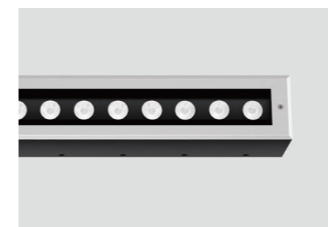

单色白光
Monochromatic White: DMX

RGBW变色
RGBW: DMX

简述 Description

- 挤出铝型材灯体，铝压铸端盖配高温硅胶密封条
- 304不锈钢装饰面板和预埋件底座，灯具静态可承载超过5000kg
- 超白丝印钢化玻璃，具有高视觉舒适性和均匀配光
- 多种光学组件可选，适用于不同要求照明场合
- 灯具表面最高温度不超过50℃，安全可靠
- 所有外部螺钉均为304不锈钢材质
- 灯具符合EN60598-1技术标准要求

功率: 16W / 32W / 65W
 光效: 100-110 Lm/W (Ra80)
 色温: 2700K / 3000K / 4000K
 输入电压: DC 24V
 功能选项: Switch / DMX

- Extruded aluminium body, die-casting side cover which complete with silicone gaskets.
- 304 stainless steel decorative panel and install housing box, the static load of the luminaire can resistance 5000kg.
- Super white tempered glass, with high visual comfort and uniform lighting distribution.
- Multiple optics be options, suitable for lighting requirements in different applications.
- The maximum surface temperature of all contact temperature <50°C for safety and reliable.
- All external screw are made of 304 stainless steel.
- The luminaire technical characteristics conform to EN60598-1 standards.

规格选项 Flexibility

此洗墙灯有三个主要尺寸规格，包括单色白光和彩色混光（RGB，RGBW），对于相同长度的灯具，可灵活选择不同光学配件，为每个照明设计方案提供优异的性能和最大的灵活性

This kind of linear is available in 3 main lengths with LED monochrome white and colour light, and each linear has some optical options for wall washing, it provide exceptional performance and maximum flexibility for every lighting design solution.

Temperature < 40° C

Diffuser optics versions complete with non-slip glass

Resistance to static load (5000 Kg)

出光效果 Lighting effects

技术参数 Technology data

M-09L

Code	Power	LED Qty	Control Options	Input Voltage	Optics	Packing Size	Weight
LED chips - 3535/5050							
M-09LED65-24L100	65W	24	Switch / DMX	DC 24V	TS4/TS15/TS40/TE13	1040*265*140/2pcs	14.6
M-09ALED65-24L100	65W	24	Switch / DMX	DC 24V	TS4/TS15/TS40/TE13	1040*265*140/2pcs	14.6
LED chips - RGBW							
M-09LED80-24RGBWL100	80W	24	DMX	DC 24V	TS4/TS15/TS40/TE13	1040*265*140/2pcs	14.6
M-09ALED80-24RGBWL100	80W	24	DMX	DC 24V	TS4/TS15/TS40/TE13	1040*265*140/2pcs	14.6