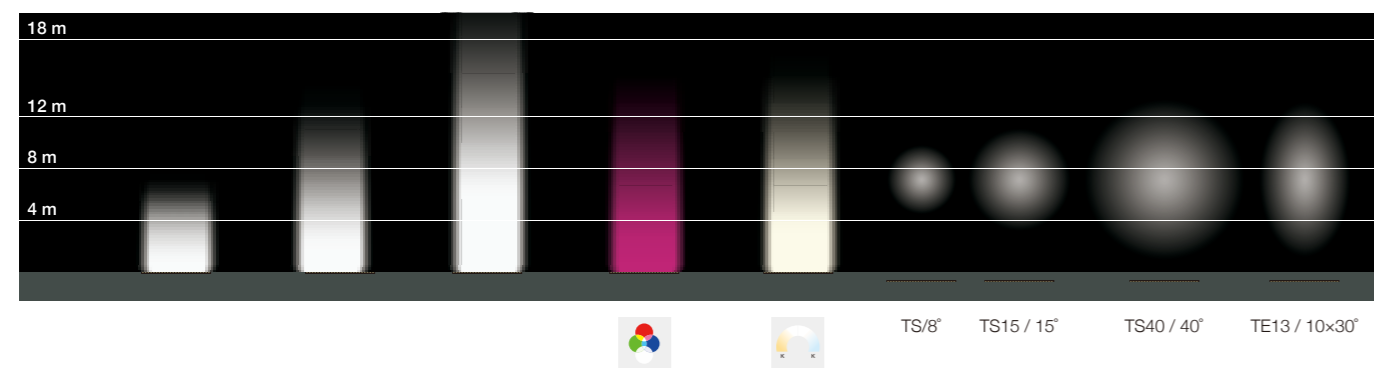

Temperature < 40° C

Diffuser optics versions complete with non-slip glass

Resistance to static load (5000 Kg)

出光效果 Lighting effects

技术参数 Technology data

M-09L

Code	Power	LED Qty	Control Options	Input Voltage	Optics	Packing Size	Weight
LED chips - 3535/5050							
M-09LED65-24L100	65W	24	Switch / DMX	DC 24V	TS4/TS15/TS40/TE13	1040*265*140/2pcs	14.6
M-09ALED65-24L100	65W	24	Switch / DMX	DC 24V	TS4/TS15/TS40/TE13	1040*265*140/2pcs	14.6
LED chips - RGBW							
M-09LED80-24RGBWL100	80W	24	DMX	DC 24V	TS4/TS15/TS40/TE13	1040*265*140/2pcs	14.6
M-09ALED80-24RGBWL100	80W	24	DMX	DC 24V	TS4/TS15/TS40/TE13	1040*265*140/2pcs	14.6